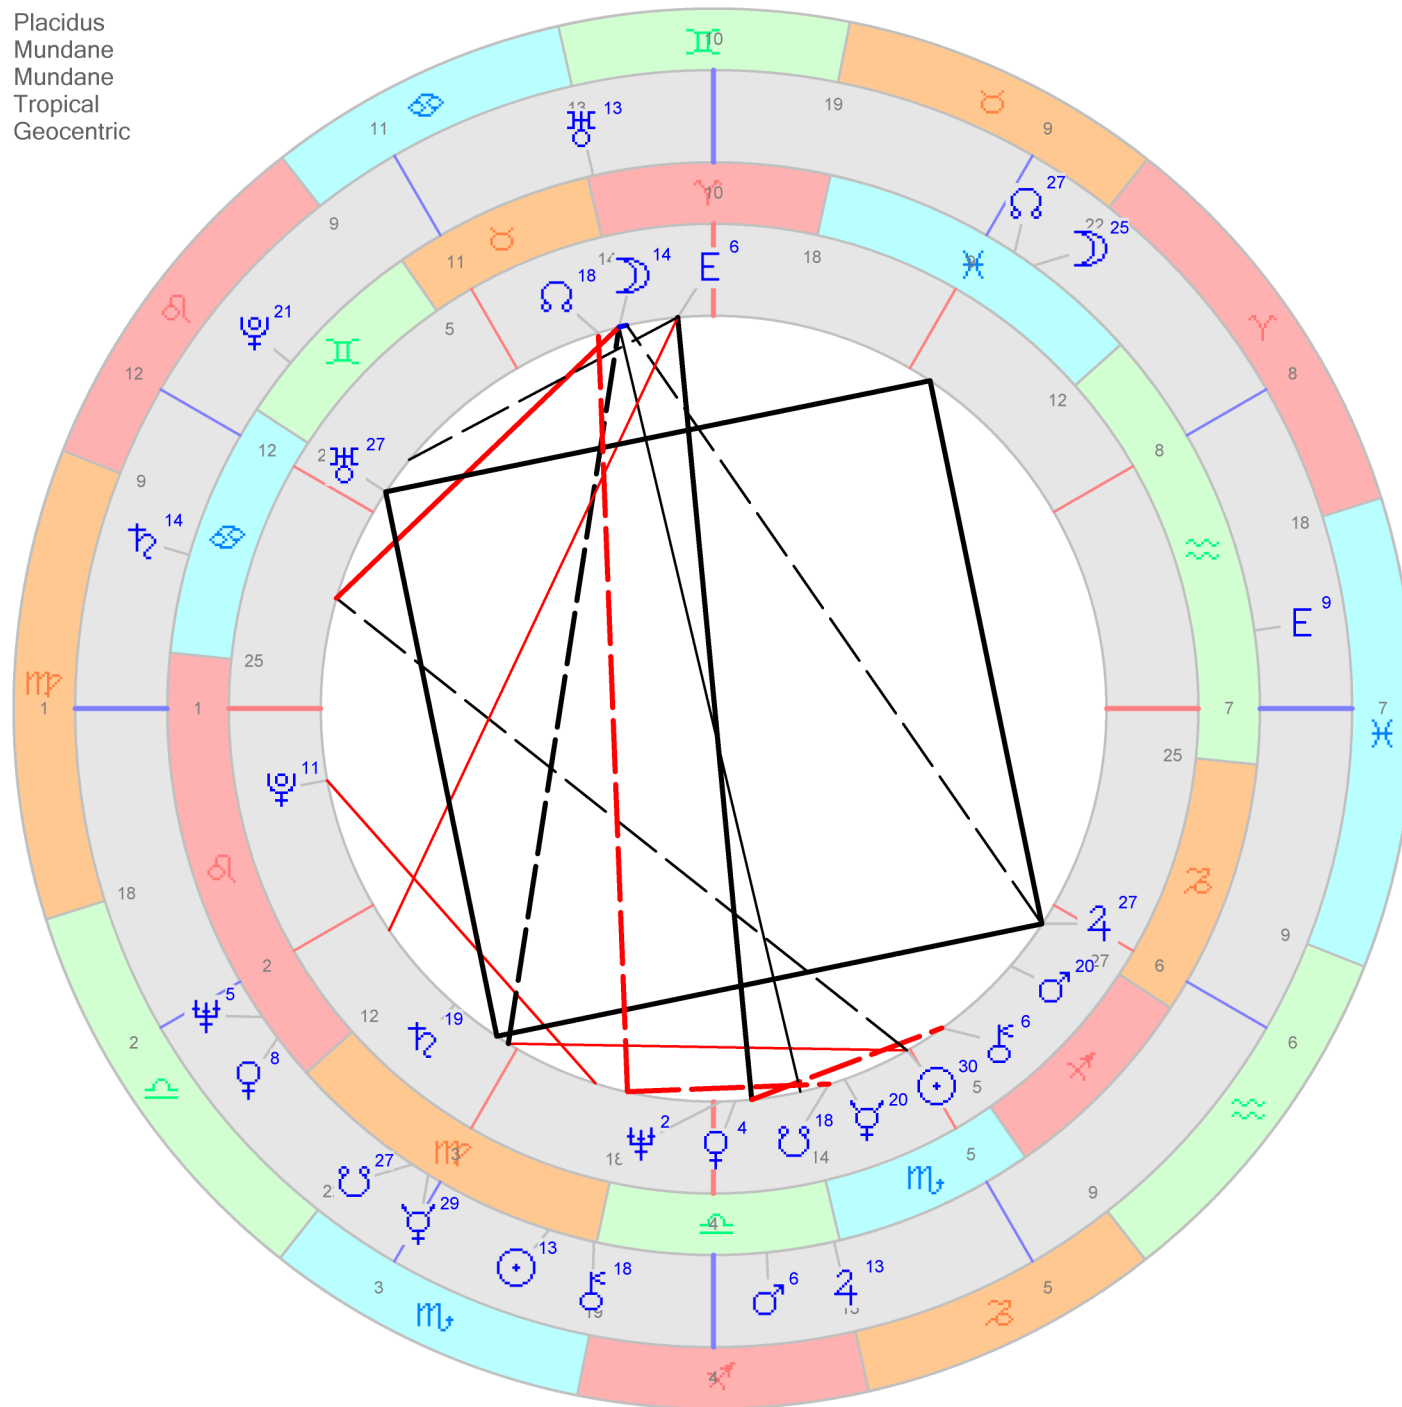

Placidus
Mundane
Mundane
Tropical
Geocentric

Significator: Real Time, Oblique
14.11.1948 21:14:39 Sun 51°30'00"N 0°10'00"W
Buckingham Palace, England
Prince Charles

Promissor: Primary Direction, Oblique
23.02.2009 3:52:37 +3 Mon 55°45'00"N 37°35'00"E
Moscow, Russia